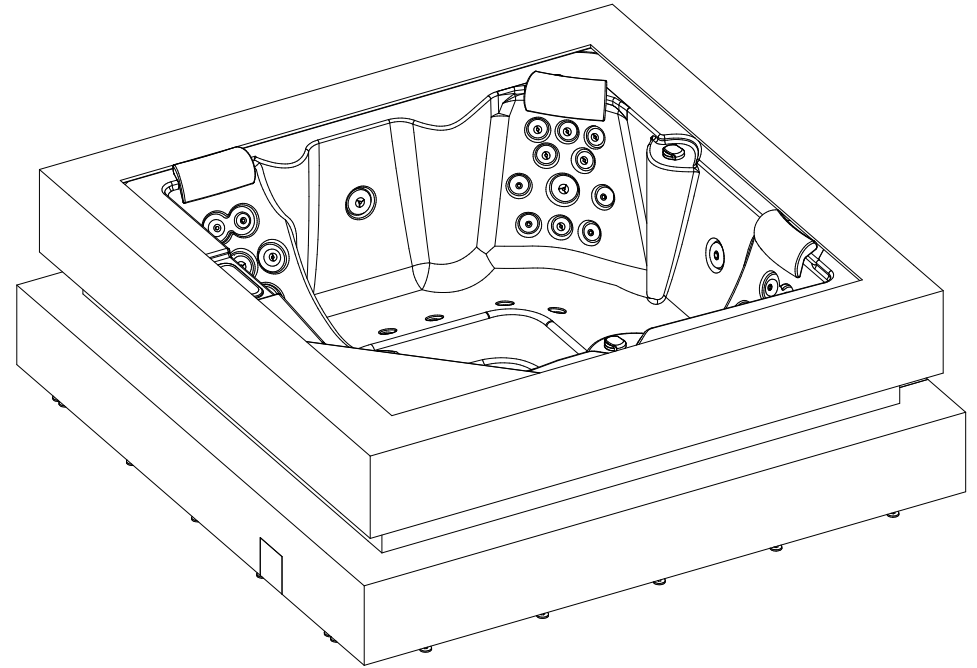

↑
↑
↑
ELECTRICAL BOARD CONNECTIONS ACCESS
DRAIN SIDE

DRAWN OLEG DIODOROV	2018-02-24	 Tessera-2 Spa by Aquatica		
CHECKED				
QA		SIZE	DWG NO	REV
APPROVED		C		
		SCALE		SHEET 1 OF 1